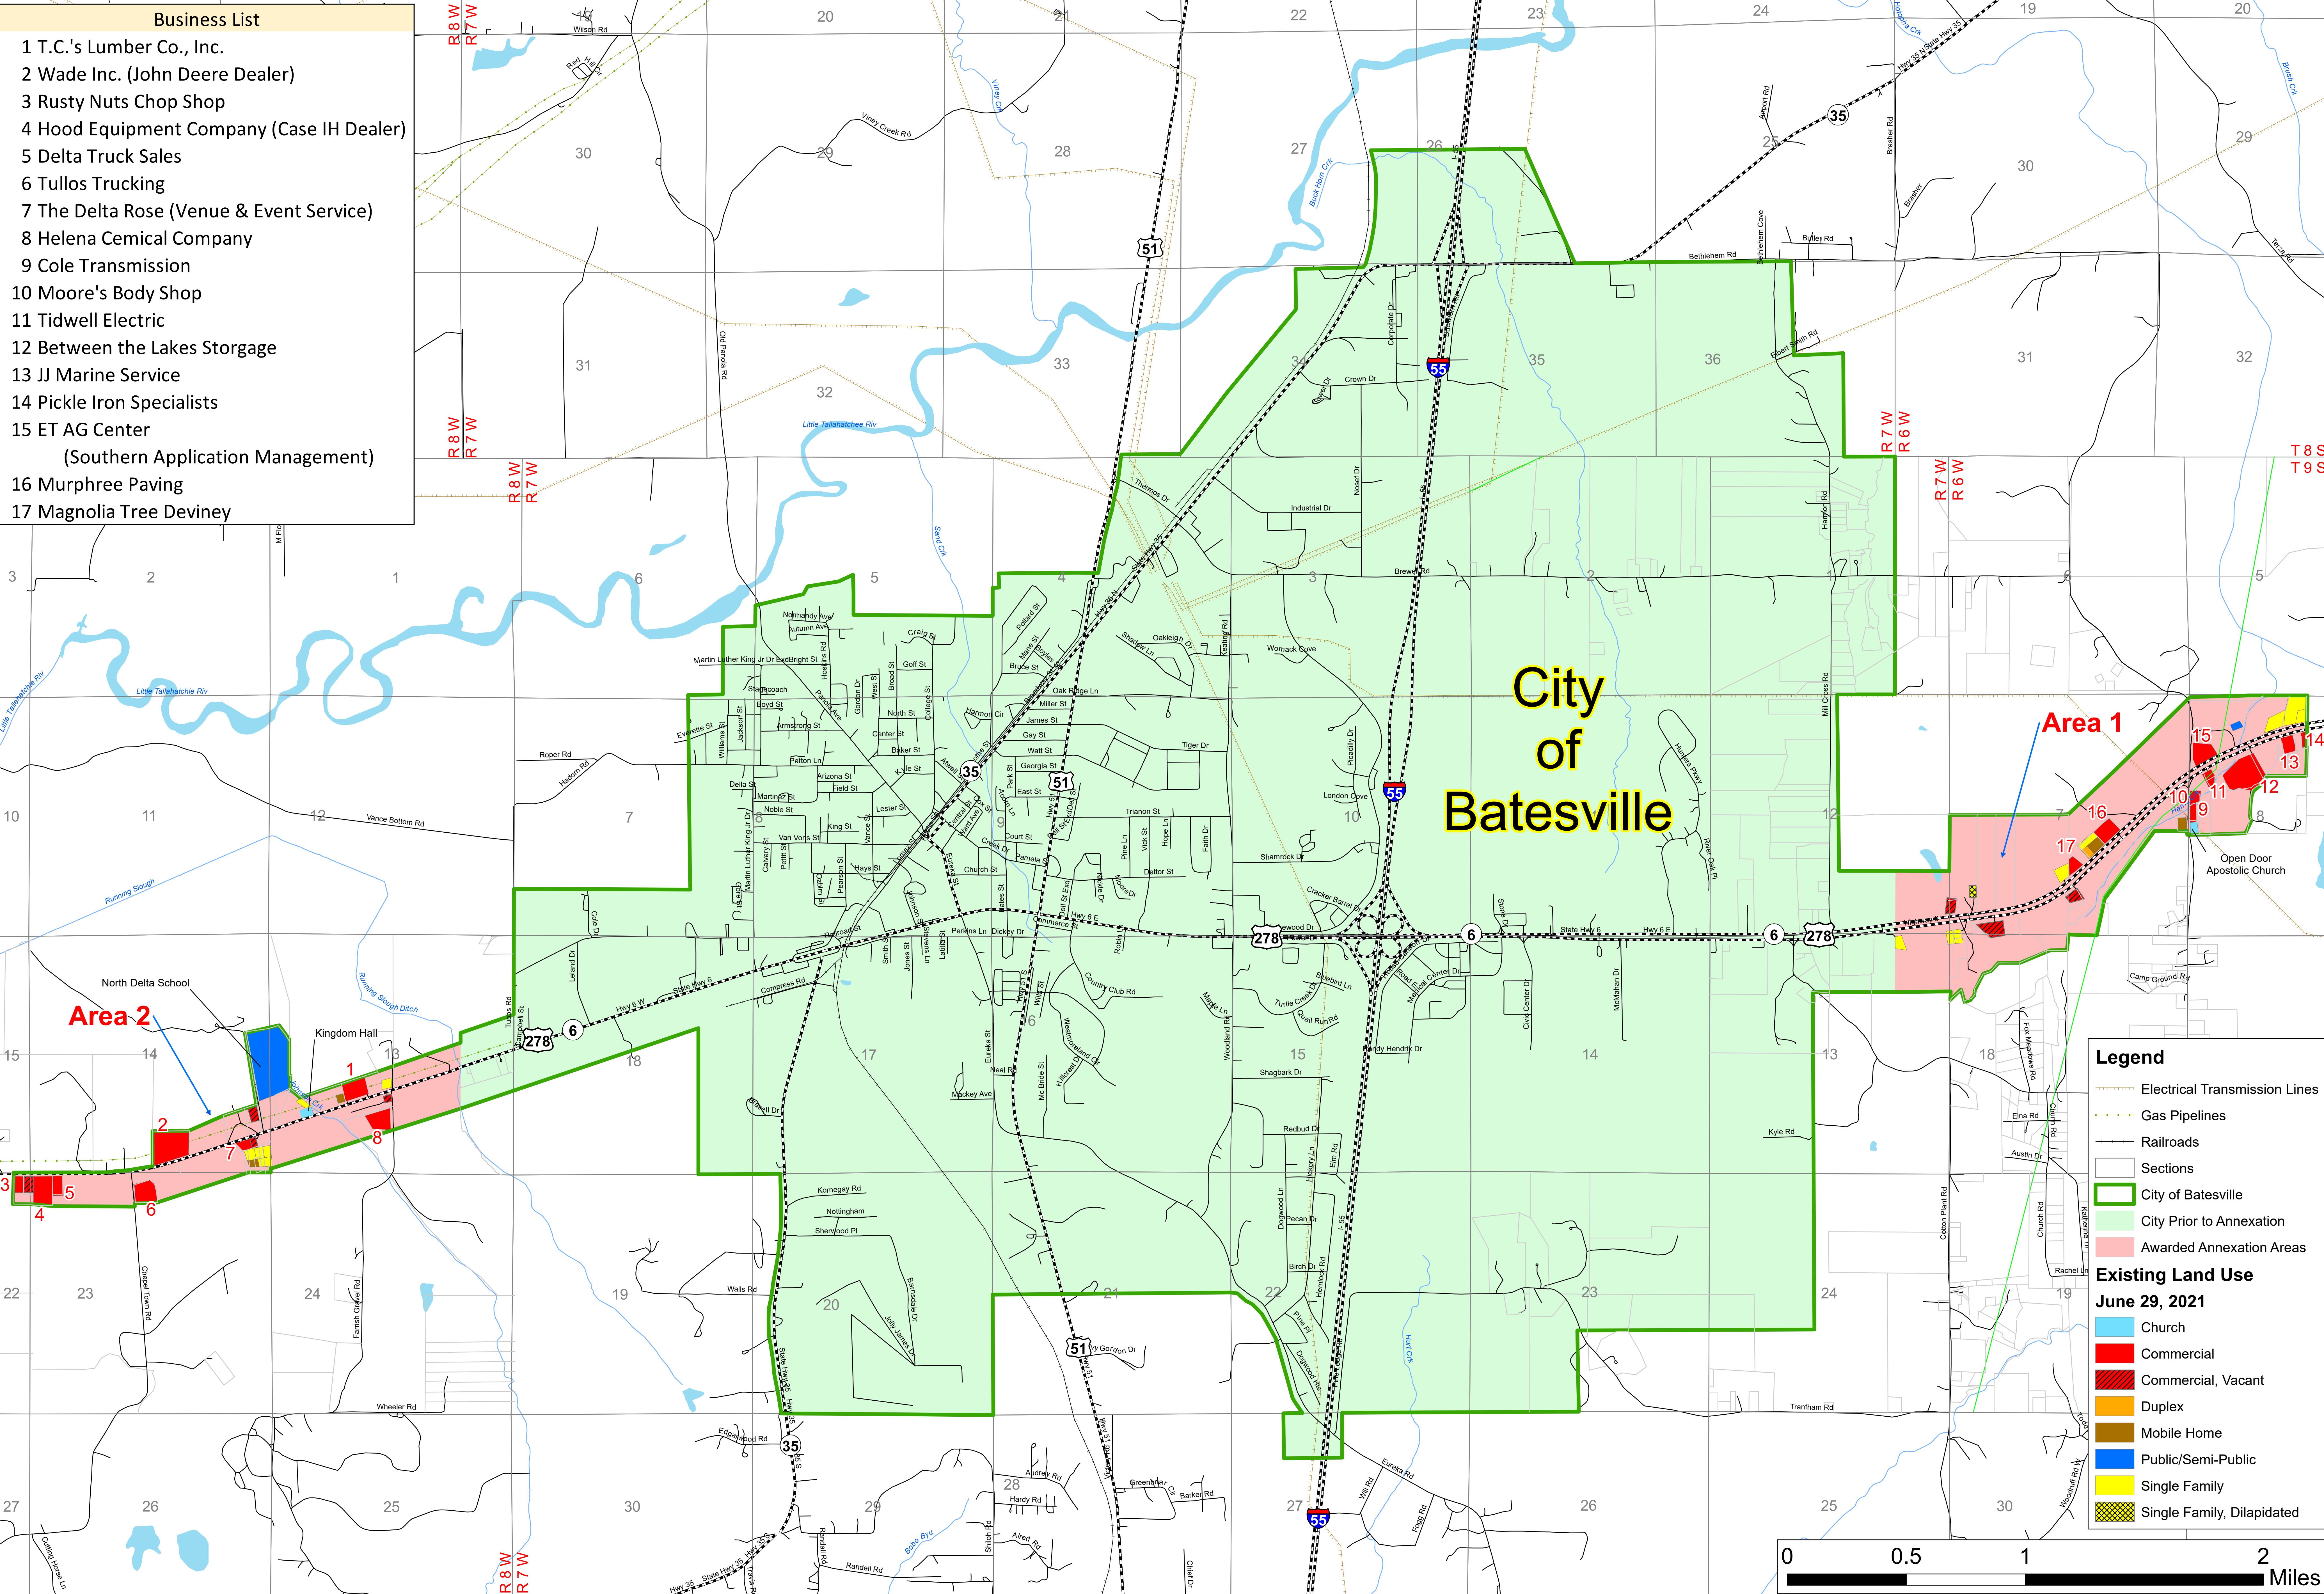

- Business List**
- 1 T.C.'s Lumber Co., Inc.
  - 2 Wade Inc. (John Deere Dealer)
  - 3 Rusty Nuts Chop Shop
  - 4 Hood Equipment Company (Case IH Dealer)
  - 5 Delta Truck Sales
  - 6 Tullos Trucking
  - 7 The Delta Rose (Venue & Event Service)
  - 8 Helena Cemical Company
  - 9 Cole Transmission
  - 10 Moore's Body Shop
  - 11 Tidwell Electric
  - 12 Between the Lakes Storage
  - 13 JJ Marine Service
  - 14 Pickle Iron Specialists
  - 15 ET AG Center  
(Southern Application Management)
  - 16 Murphree Paving
  - 17 Magnolia Tree Deviney

**City of Batesville**

**Area 1**

**Area 2**

**Legend**

- Electrical Transmission Lines
- Gas Pipelines
- Railroads
- Sections
- City of Batesville
- City Prior to Annexation
- Awarded Annexation Areas

**Existing Land Use**  
June 29, 2021

Date: March 31, 2022  
Note: This map is accurate for planning purposes only